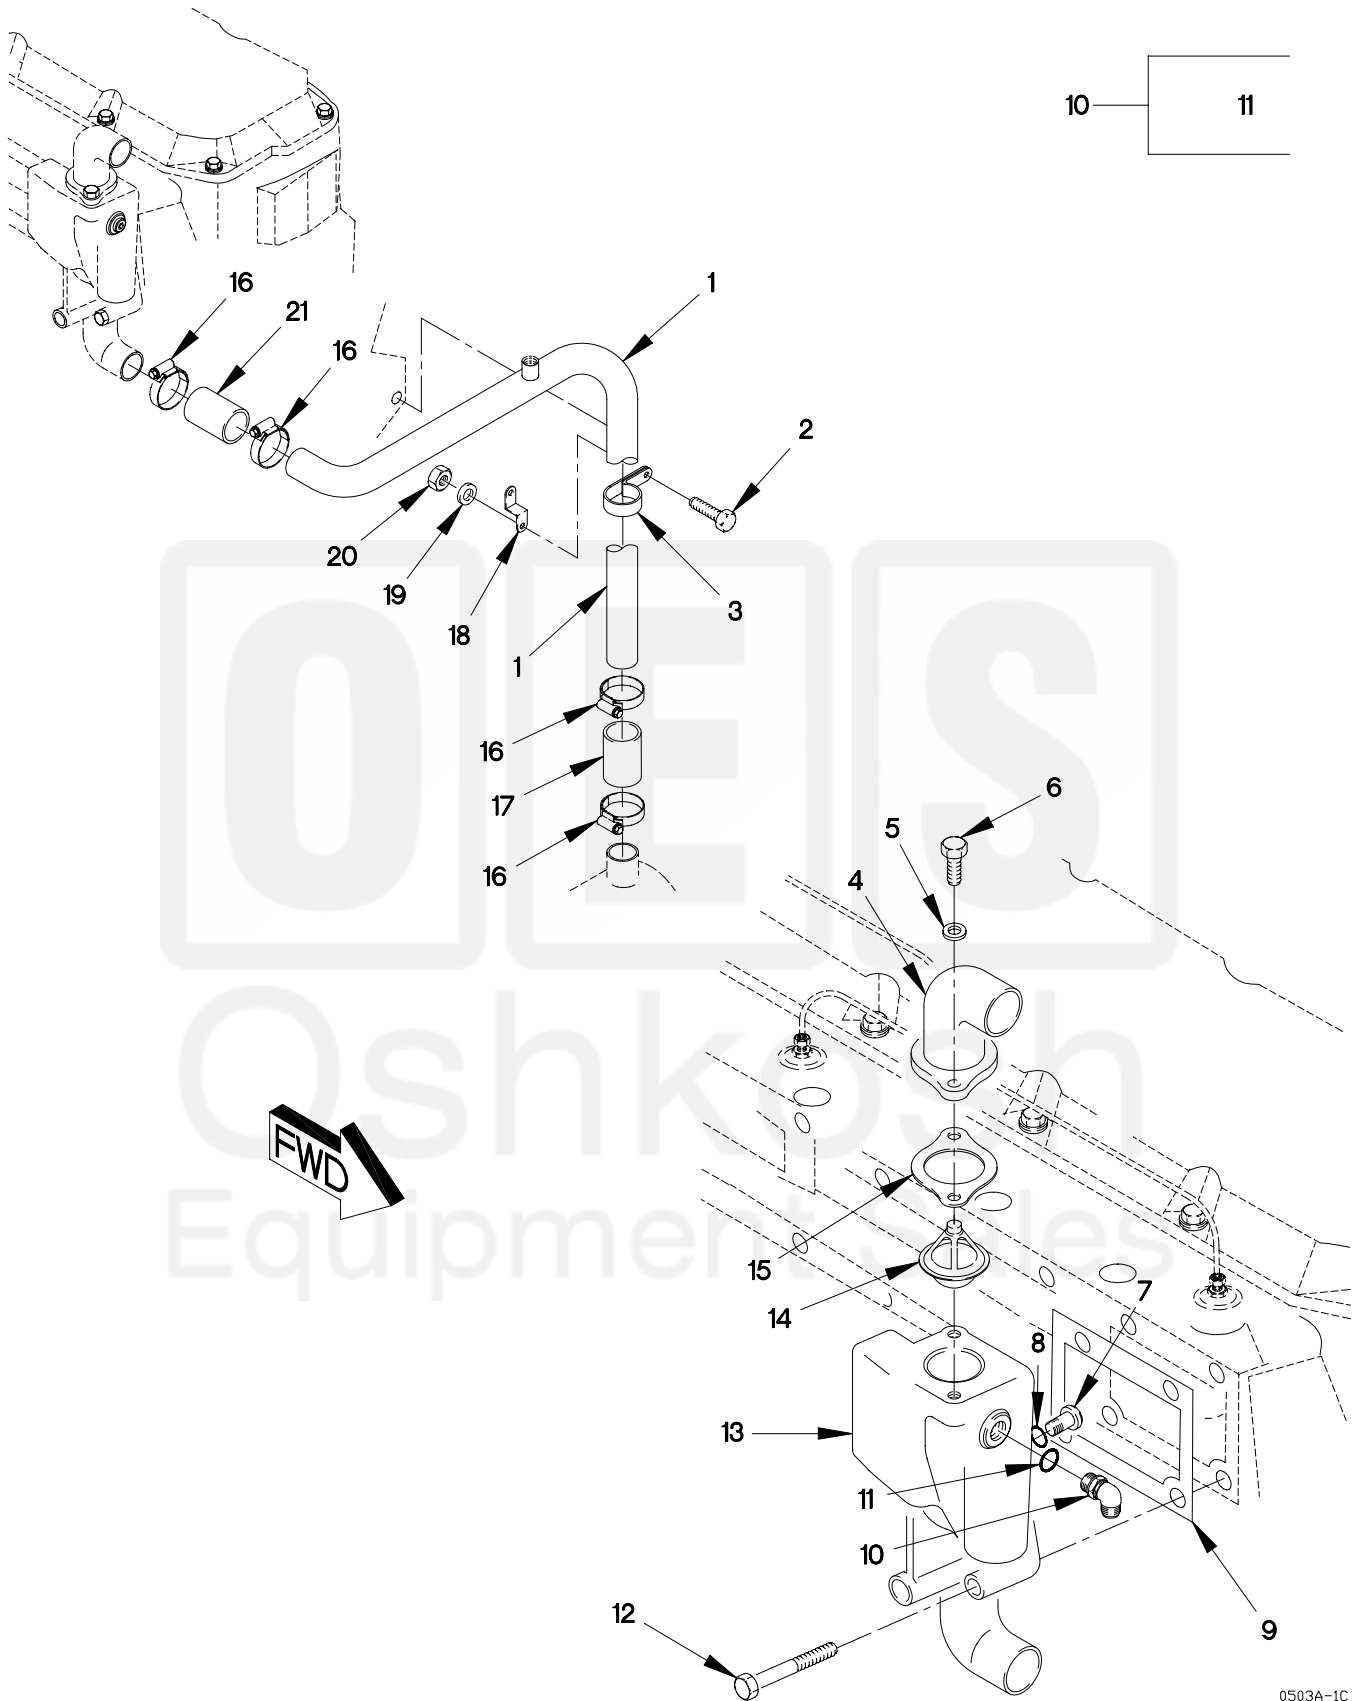

SECTION II

TM 9-2320-366-24P-1

FIGURE 43. THERMOSTAT AND COOLING TUBES (SHEET 1 OF 2)

SECTION II

TM 9-2320-366-24P-1

(1) ITEM NO	(2) SMR CODE	(3) CAGEC	(4) PART NUMBER	(5) DESCRIPTION AND USABLE ON CODE (UOC)	(6) QTY
GROUP 0503: WATER MANIFOLD, HEADERS, THERMOSTATS AND HOUSING GASKET FIG. 43 THERMOSTAT AND COOLING TUBES					
1	PAOZZ	19207	12414435-003	TUBE, BENT, METALLIC.....	1
2	PAOZZ	64678	000933 006058	SCREW, CAP, HEXAGON H M6 X 1 X 25....	1
3	PAOZZ	96906	MS9025-23	CLAMP, LOOP 1.5 IN.....	1
4	PAOZZ	11083	7C7911	ELBOW, PIPE.....	1
5	PAOZZ	11083	9M1974	WASHER, FLAT M8.8.....	2
6	PAOZZ	11083	6V3940	SCREW, CAP, HEXAGON H M8 X 1.25 X 25.	2
7	PAOZZ	11083	9S8004	PLUG, MACHINE THREAD.....	1
8	PAOZZ	11083	3J1907	O-RING PART OF KIT P/N 7X2521 .....	1
9	PAOZZ	11083	2W7212	GASKET PART OF KIT P/N 9X8318 .....	1
10	PAOZZ	96906	MS51527A8	ELBOW, TUBE TO BOSS.....	1
11	PAOZZ	02697	3-908N552-90	.O-RING.....	1
12	PAOZZ	11083	6V5230	SCREW, CAP, HEXAGON H M10 X 1.5 X 60.	2
13	PAOZZ	11083	5R9016	MANIFOLD, FLUID COOL.....	1
14	PAOZZ	11083	119-3075	THERMOSTAT, FLOW CON.....	1
15	PAOZZ	11083	4W0549	GASKET PART OF KIT P/N 9X8318 .....	1
16	PAOZZ	25281	050S9	CLAMP, HOSE.....	4
17	PAOZZ	19207	12414553-002	HOSE, NONMETALLIC.....	1
18	PAOZZ	19207	12419920	BRACKET, DOUBLE ANGL.....	1
19	PAOZZ	19200	12524631-1	WASHER, FLAT M6.....	1
20	PAOZZ	15526	DIN 934 ST M6	NUT, PLAIN, HEXAGON M6 X 1.....	1
21	PAOZZ	16632	FLX550012001200	HOSE, NONMETALLIC.....	1
22	PAOZZ	19207	12414449-001	TUBE ASSEMBLY, METAL.....	1
23	PAOZZ	19204	8442242	ELBOW, PIPE TO TUBE.....	1
24	PAOZZ	98660	AC1000-8-8CAD	ADAPTER, STRAIGHT, PI.....	1
25	PAOZZ	19207	12414450-001	TUBE ASSEMBLY, METAL.....	1
26	PAOZZ	19207	12414463-001	TUBE, BENT, METALLIC.....	1
27	PAOZZ	88044	AN840-4	ADAPTER, STRAIGHT, PI.....	1
28	PAOZZ	81343	6-2 140140C	REDUCER, PIPE.....	1
29	PAOZZ	81343	6-6 140424C	TEE, PIPE.....	1
30	PAOZZ	81343	8-6 130140C	BUSHING, PIPE.....	2
31	PAOZZ	96906	MS51500A10	ADAPTER, STRAIGHT, PI.....	1
32	PAOZZ	25281	026S9	CLAMP, HOSE.....	4
33	PAOZZ	16632	FLX5500-0010	HOSE, NONMETALLIC.....	1
34	PAOZZ	19207	12414554-001	TUBE ASSEMBLY, METAL.....	1
35	PAOZZ	16632	FLX5500-0011	HOSE, NONMETALLIC.....	1
36	PAOZZ	19207	12414555-001	TUBE ASSEMBLY, METAL.....	1
37	PAOZZ	81343	10-8-070320C	ELBOW, TUBE TO BOSS.....	1
38	PAOZZ	02697	3-908N552-90	.O-RING.....	1